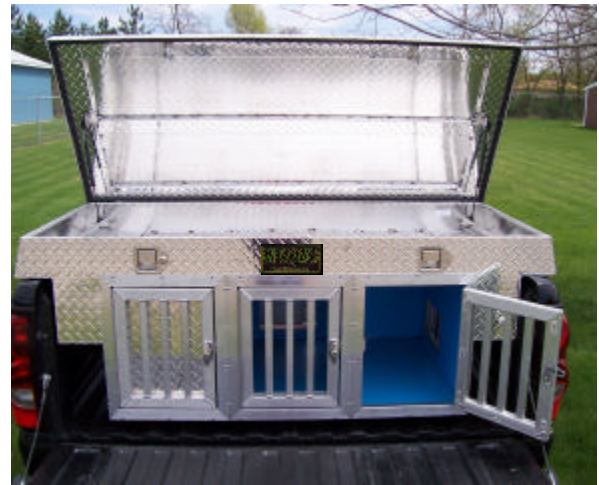

CROSSOVER DOG BOXES

Crossover Style Dog Boxes with Top Storage

Part #	Application	A	B	C	D	E	Price
DB272	2 door—full size trucks	69 1/2"	27"	18"	24"	45"	\$624.30
DB273	3 door—full size trucks	69 1/2"	27"	18"	24"	48"	\$778.48
DB270	2 door—compact trucks	61 1/2"	27"	16"	24"	38"	\$638.46