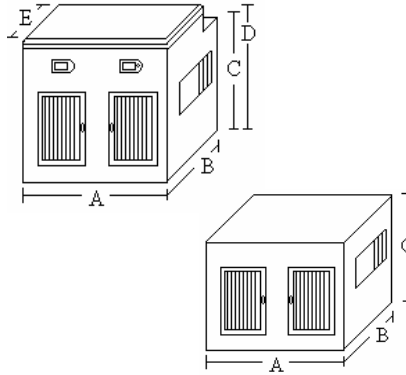

Part #	A	B	C	D	E	Price
DB4848T	48"	48"	18"	25 1/2"	36"	\$641.90
DB4836T	48"	36"	No offset	25 1/2"	No offset	\$603.00
DB4042T	40"	42"	No offset	25 1/2"	No offset	\$603.00
DB3848T	38"	48"	18"	25 1/2"	36"	\$603.00

Dog Boxes without Top Storage

Part #	A	B	C	Price
DB4848	48"	48"	20"	\$534.95
DB4836	48"	36"	20"	\$515.45
DB4042	40"	42"	20"	\$515.45
DB3848	38"	48"	20"	\$515.45

K-9 Cooler Dog Boxes with Top Storage

Part #	A	B	C	D	E	Price
DB4848T-C	48"	48"	18"	25 1/2"	36"	\$860.60
DB4836T-C	48"	36"	No Offset	25 1/2"	No Offset	\$845.00
DB4042T-C	40"	42"	No Offset	25 1/2"	No Offset	\$845.00