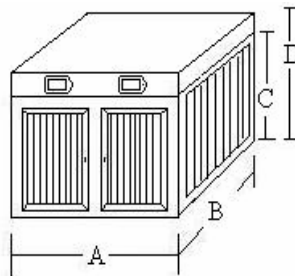

Dog Boxes without Top Storage

Part #	A	B	C	Price
DB4848	48"	48"	20"	\$534.95
DB4836	48"	36"	20"	\$515.45
DB4042	40"	42"	20"	\$515.45
DB3848	38"	48"	20"	\$515.45

K-9 Cooler Dog Boxes with Top Storage

Part #	A	B	C	D	E	Price
DB4848T-C	48"	48"	18"	25 1/2"	36"	\$860.60
DB4836T-C	48"	36"	No Offset	25 1/2"	No Offset	\$845.00
DB4042T-C	40"	42"	No Offset	25 1/2"	No Offset	\$845.00

ATV Dog Boxes

Part #	Storage	A	B	C	Price
DB4018	No	40"	18"	20"	\$366.05
DB4018T	Yes	40"	18"	25 1/2"	\$376.68

Summer Dog Boxes with Top Storage

Part #	A	B	C	D	Price
SB3836T	38"	36"	18"	30"	\$644.87
SB4846T	48"	46"	18"	30"	\$698.00
SB4836T	48"	36"	18"	30"	\$644.87
SB3846T	38"	46"	18"	30"	\$644.87

Summer Dog Boxes without Top Storage

Part #	A	B	C	Price
SB3836	38"	36"	22 1/2"	\$487.04
SB4846	48"	46"	22 1/2"	\$487.04
SB4836	48"	36"	22 1/2"	\$487.04
SB3846	38"	46"	22 1/2"	\$506.49

Crossover Style Dog Boxes with Top Storage